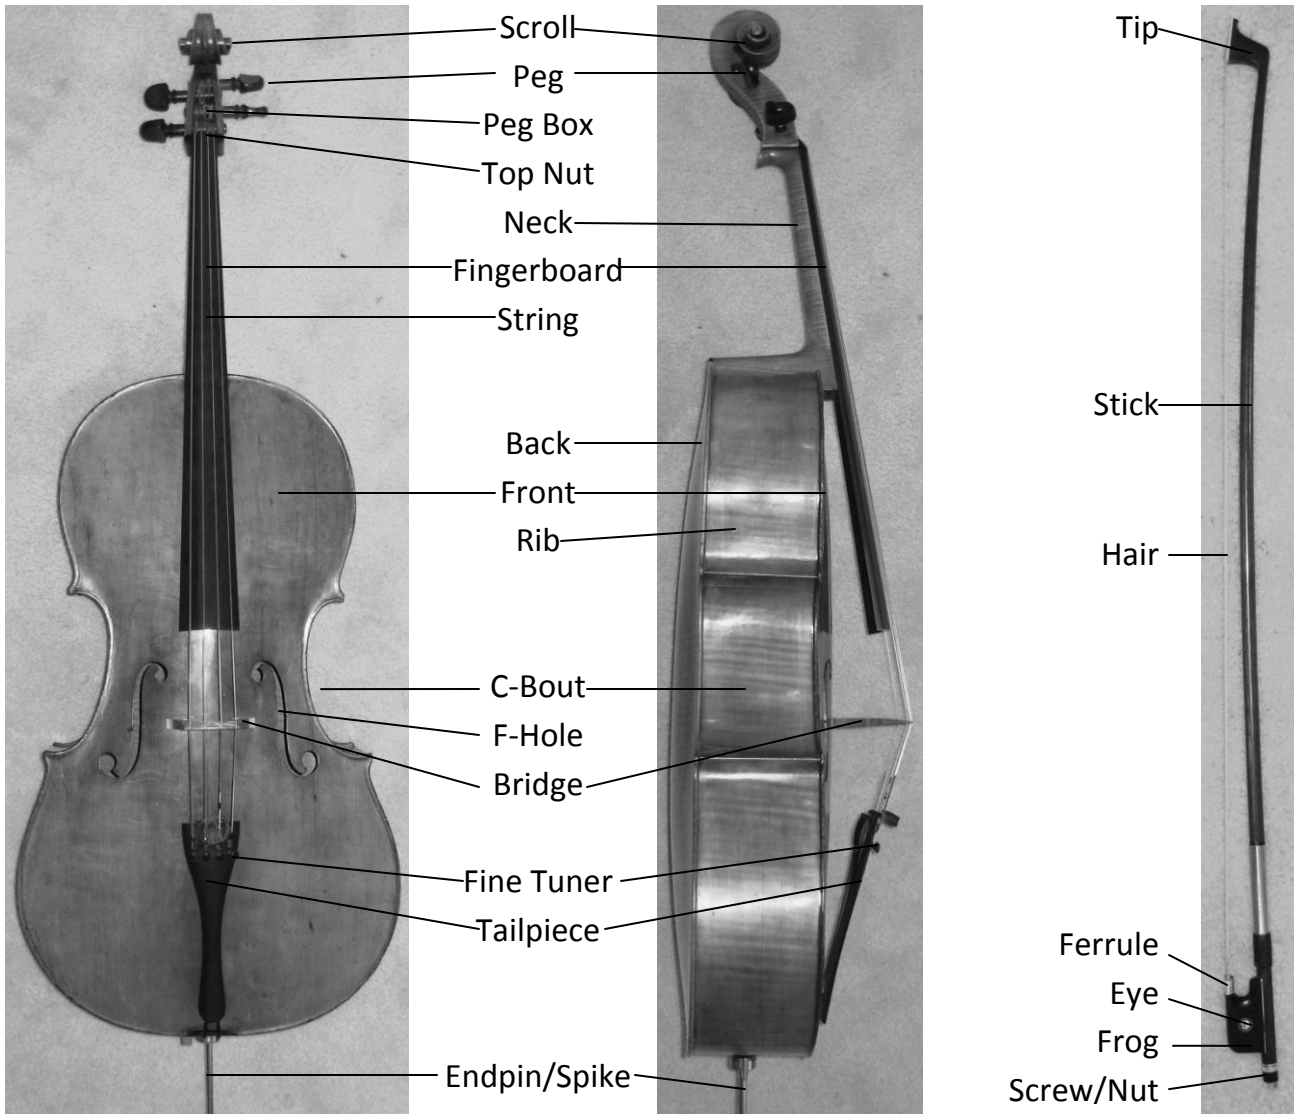

PARTS OF YOUR CELLO & BOW

TOP: The *bass bar*, viewed through the bass f-hole. The bass bar supports the top, and transmits bass vibrations.

RIGHT: The *sound post*, viewed through the treble f-hole. The sound post supports the top, and transmits the sound from the top to the back. The slightest adjustment of the sound post position can significantly change the sound.