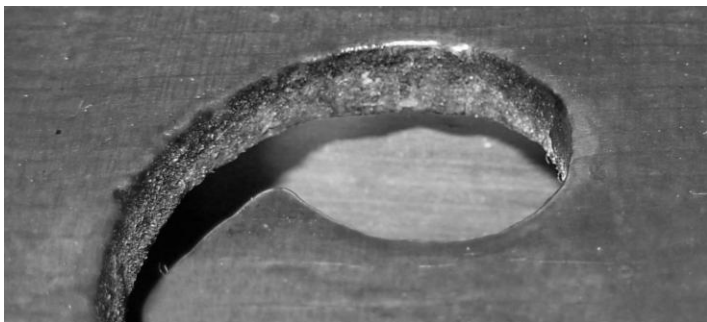

PARTS OF YOUR CELLO & BOW

TOP: The *bass bar*, viewed through the bass f-hole. The bass bar supports the top, and transmits bass vibrations.

RIGHT: The *sound post*, viewed through the treble f-hole. The sound post supports the top, and transmits the sound from the top to the back. The slightest adjustment of the sound post position can significantly change the sound.